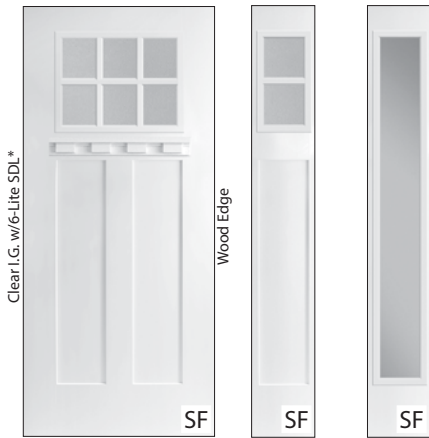

6/8 Smooth Fiberglass Heritage Craftsman

SFHER-206 (28 210 30)
SFHER-202 (12" & 14")
SFHER-260 (12" & 14")