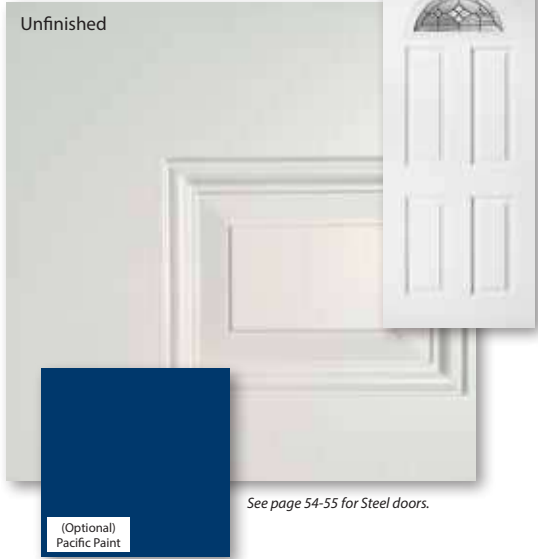

Steel **S**

Unfinished

(Optional)
Pacific Paint

See page 54-55 for Steel doors.

"Teak" Textured Fiberglass

Unfinished

(Optional)
Mahogany Stain

See page 19 for Teak door.