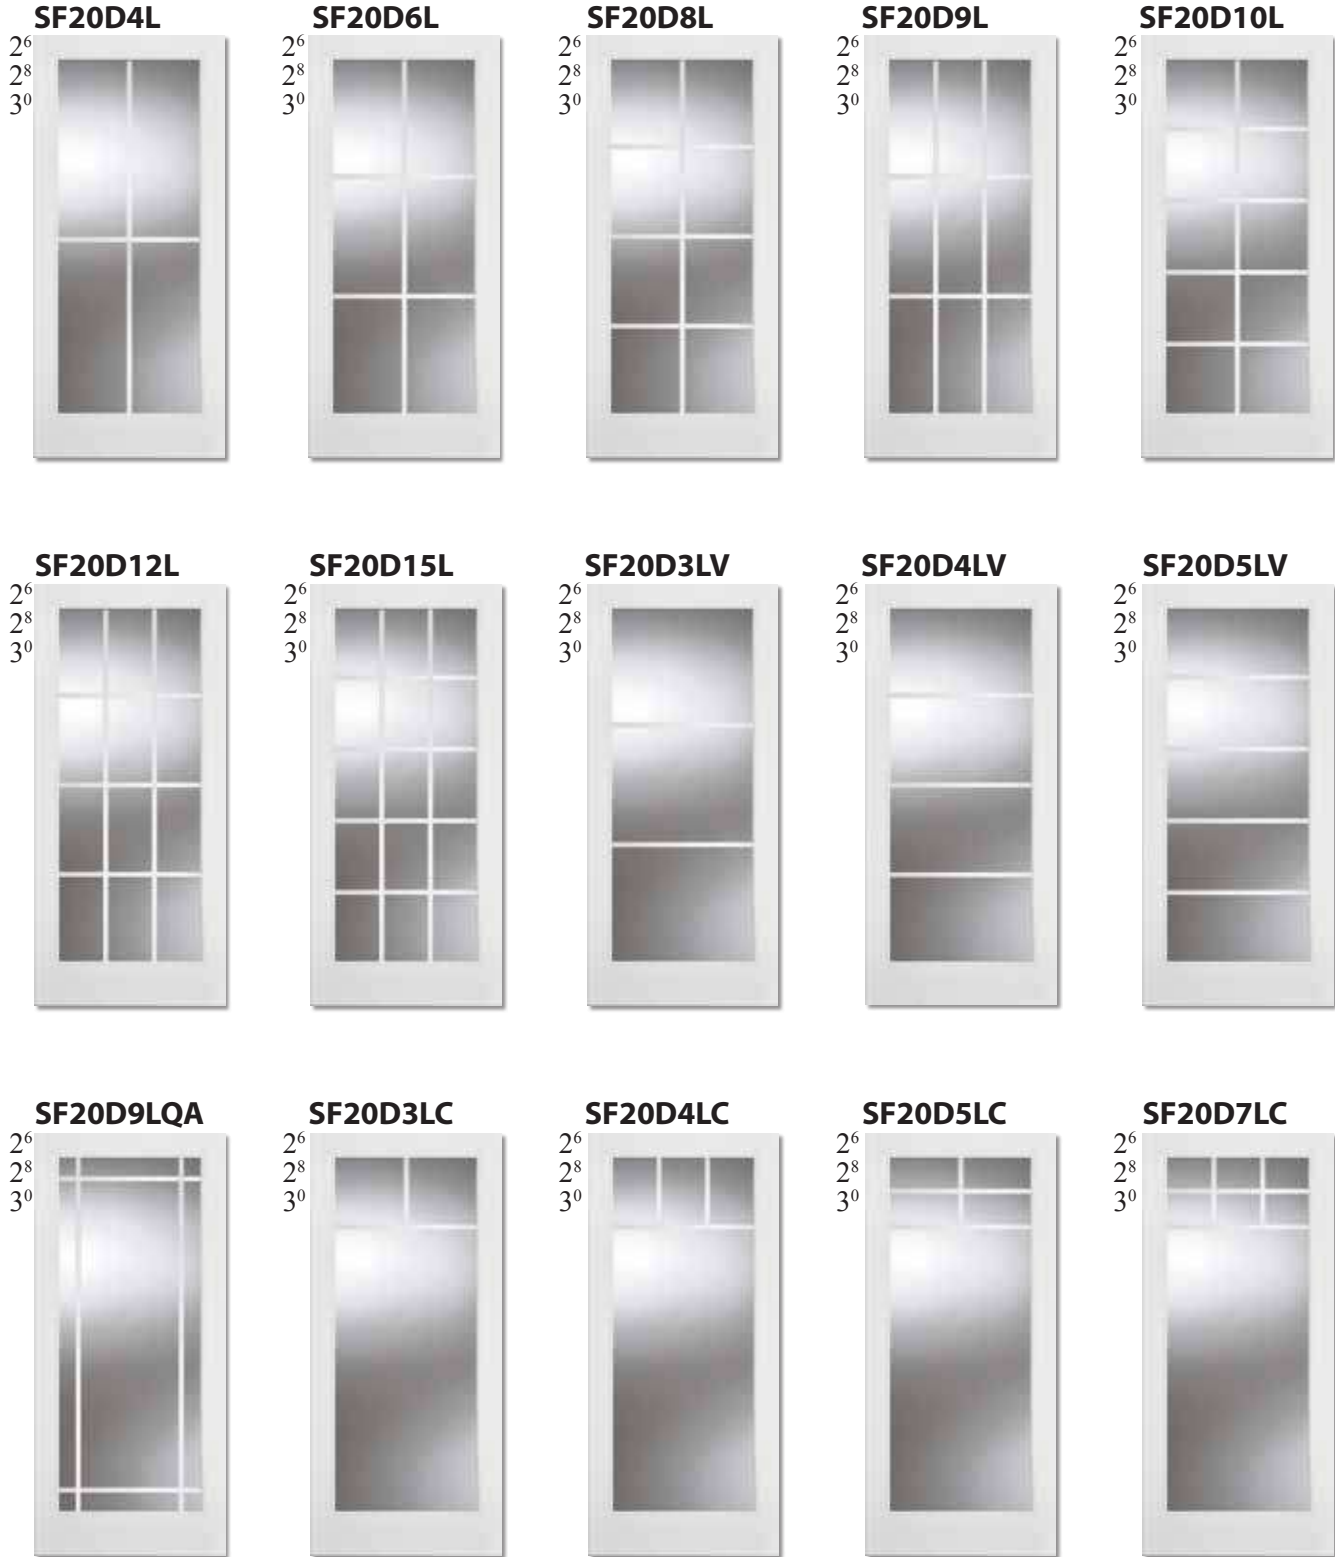

Also Available in Fir Grain!

6/8 & 8/0

Smooth Fiberglass Traditional, Craftsman Sticking SF20D Direct Glazed Contemporary Doors w/ SDL Bars

(Also Available in Fir Grain Fiberglass, see pages 44-45)

These doors are not re-glazeable. Codel Coatings not available for these doors.