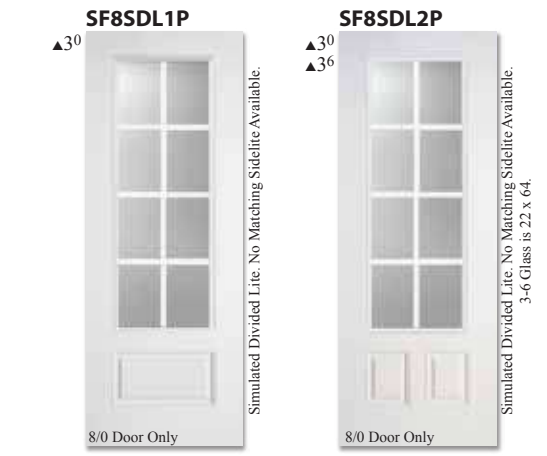

SF6SDL2P door. Paint color shown is not Codel Coatings.