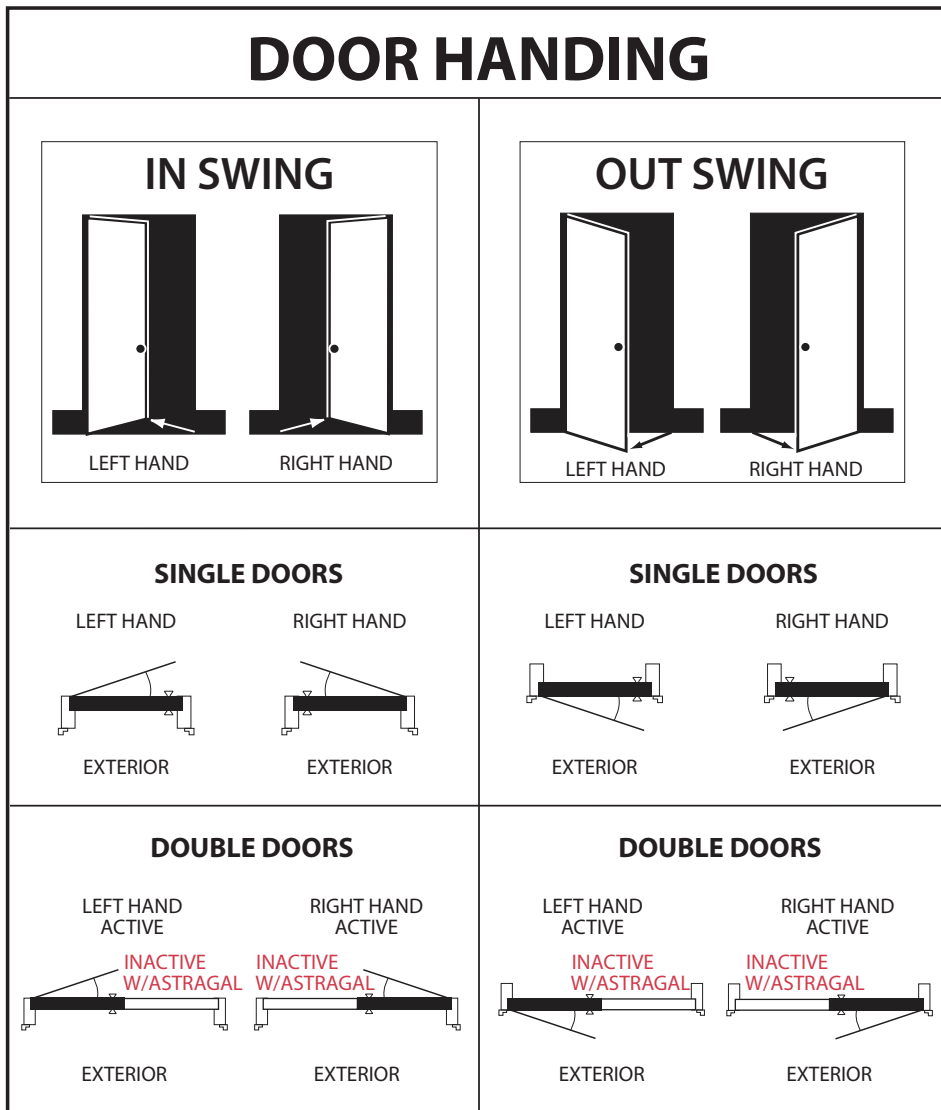

Decorative Transom Sizes & Door Handing

DECORATIVE TRANSOM SIZES			
SERIES	FOR USE OVER	ACTUAL GLASS SIZE	*NET UNIT SIZE
6312	Use Over 3-0 Door w/2 Ea. 12" Sidelites	62-3/4" x 12"	64-3/8" x 95-3/8"
6712	Use Over 3-0 Door w/2 Ea. 14" Sidelites	66-3/4" x 12"	68-3/8" x 95-3/8"
7212	Use Over 6-0 DBL. Door (NO Sidelites)	72-1/4" x 12"	73-7/8" x 95-3/8"

*Net Unit Height includes a 6-8 INSWING prehung with standard fixed or adjustable sill - For OUTSWING Unit, deduct 1-1/4" from Net Unit Height. For 7-0 prehung, add 4" to Net Unit Height. For 8-0 prehung, add 16" to Net Unit Height.

*See page 58 for Patio Door Handing.