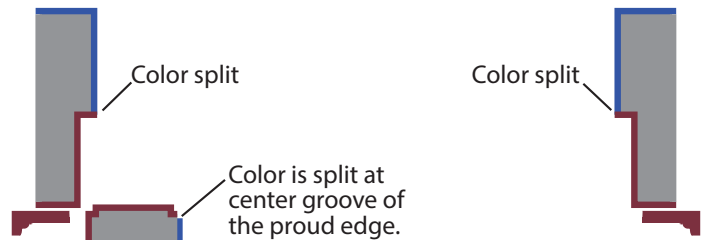

Outswing Unit - Split Finish

(Inside of Home)

(Outside of Home)

Color is split at center groove of the proud edge.