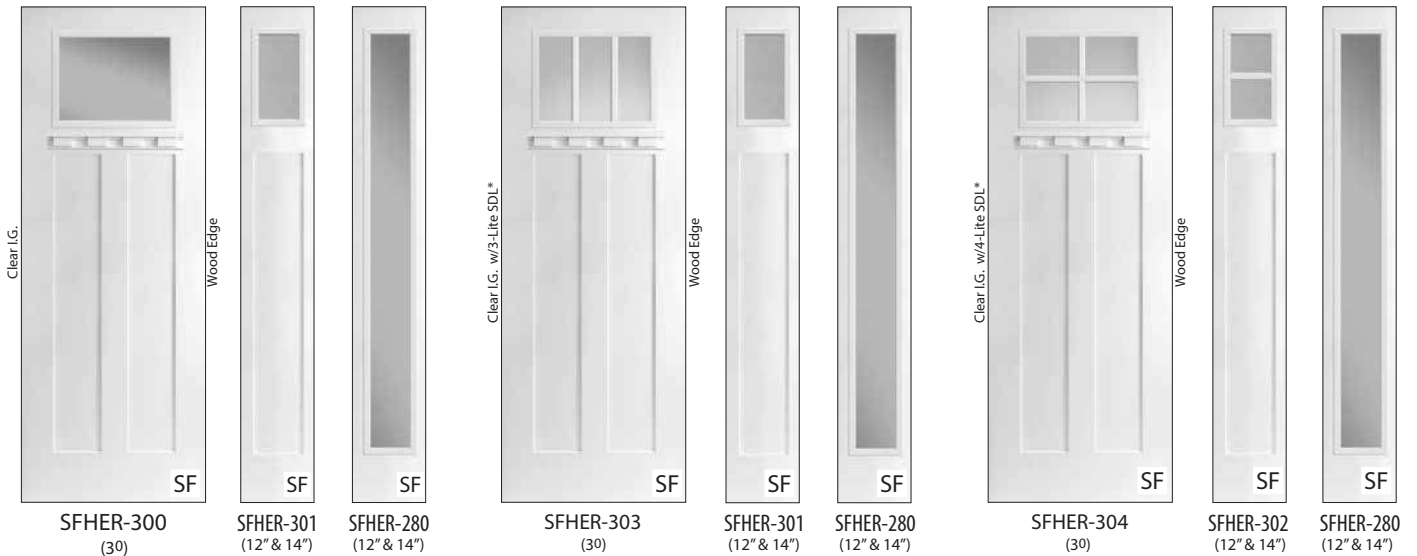

Smooth Fiberglass - *SDL: Simulated Divided Lite - Additional Obscure Glass Options Available, See Page 100. - Doors shown with optional C21P Craftsman Shelf.