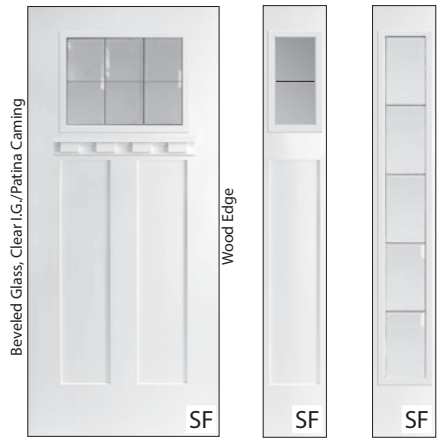

SFHFLS-200 (28 210 30)
SFHFLF-201 (12" & 14")
SFHFLF-260 (12" & 14")