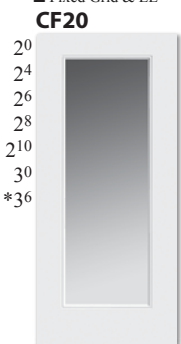

GBG, Fixed Grid & LE

GBG, Fixed Grid & LE