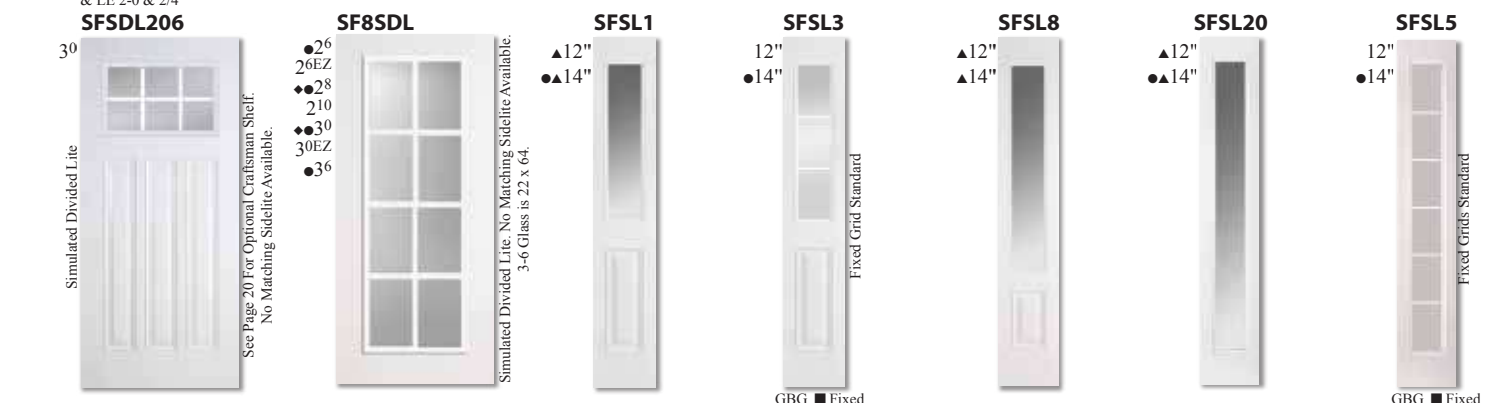

SF6SDL2P door. Paint color shown is not Codel Coatings.