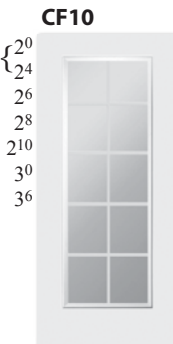

GBG, Fixed Grid & LE

GBG, Fixed Grid & LE