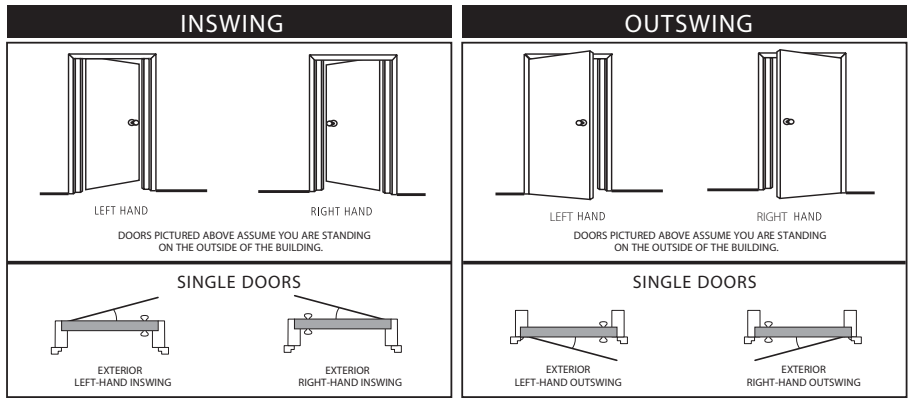

Door Handing