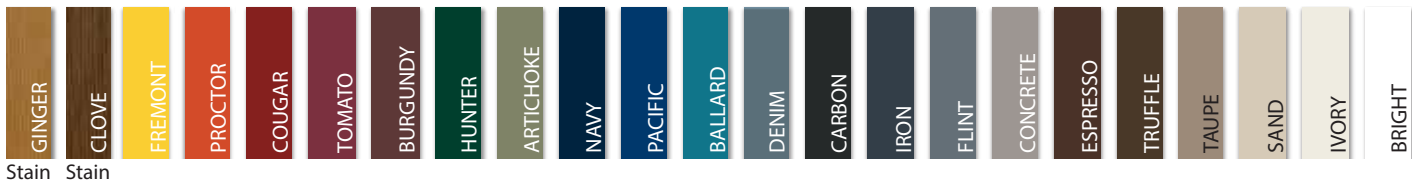

Optional Fir Stain and Paint Colors

Stain Stain

Color samples are reproduced as close as possible, actual color may vary. See back cover for larger swatches.