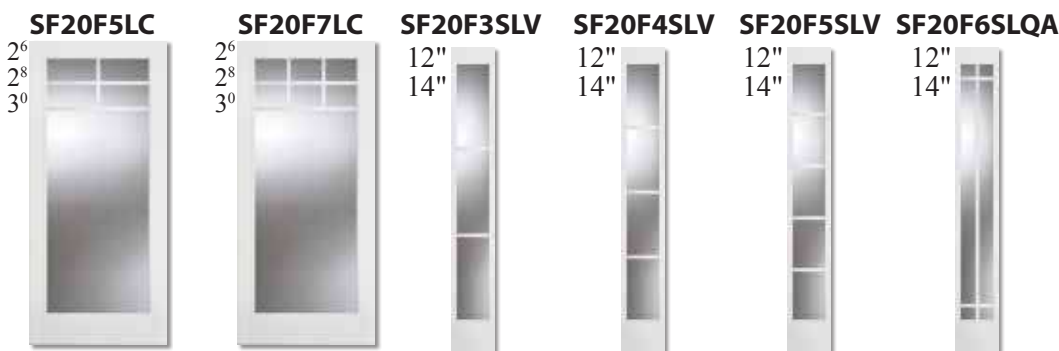

6/8, 7/0 & 8/0 Flush-Glazed Simulated Divided Lites (SDL)