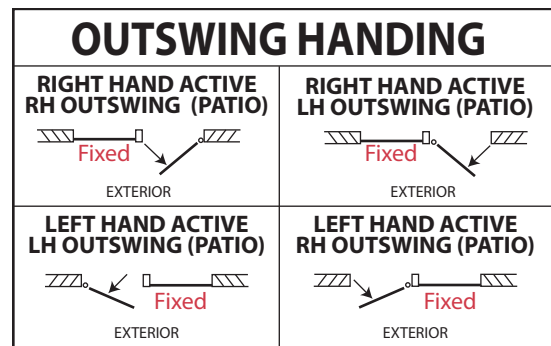

SINGLE-HINGED INSWING FIBERGLASS PATIO DOOR

The Single-Hinged Inswing Patio door provides the look of a double door, with the functionality of a single door. The “one-door-fixed/one-door-operable” configuration comes standard with a sliding screen, and is perfect for areas where interior space is limited. Available in a variety of sizes ranging from standard to retro-fit (EZ-Fit), the Single-Hinged Inswing Patio door is a great choice for new construction and remodel projects, alike.

(Outswing option also available with no sliding screen)

*Screen not available on outswings.