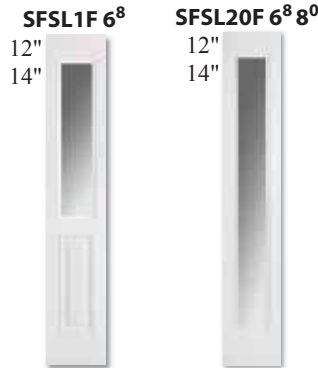

LE Low-E Standard

■ Available w/Extended Leadtime

Flush-Glazed & Flush-Glazed with Grids Between Glass (GBG)

Grids Between Glass (GBG)

Grids Between Glass (GBG) are flat bars between the glass that are inserted at the time the glass is made, showing the grid but leaving a smooth glass surface for easy cleaning.