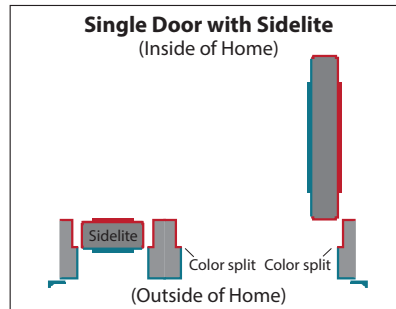

Color samples are reproduced as close as possible, actual color may vary.