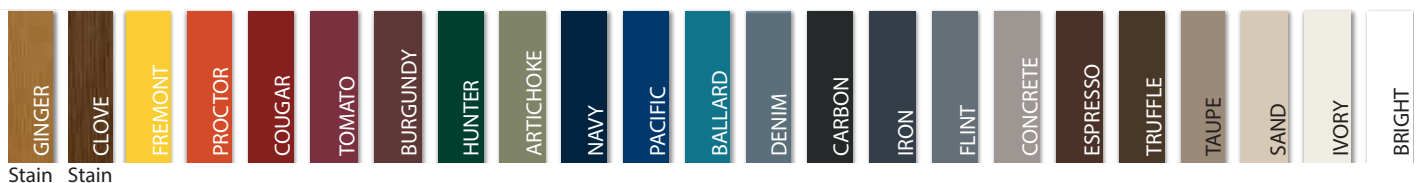

See Page 27 For Optional Craftsman Shelf,
Optional Glass and Sidelite Options.

FG5PSHK

28
210
30
Composite Edge

See Pages 50-51 For Optional Glass.
No Matching Sidelites Available.

FGSL

12"

Choose one of 2 factory-applied stain colors specially formulated for our Fir Grain Textured Fiberglass doors & sidelites. (Optional)

Ginger

Clove

Color samples are reproduced as close as possible,
actual color may vary.

2-Panel Premium Shaker Fiberglass Door Collection

(Available in Smooth Fiberglass and Fir Grain Fiberglass)

2-Panel Premium Shakers

SF Smooth Fiberglass FG Fir Grain Textured

ART-4301PSHK door with Codel Coatings Bright paint.

Optional Fir Stain and Paint Colors

Color samples are reproduced as close as possible, actual color may vary. See back cover for larger swatches.

One Door Style, Four Options

(Available in Smooth Fiberglass and Fir Grain Fiberglass)

SF Smooth Fiberglass FG Fir Grain Textured

Optional Fir Stain and Paint Colors

Color samples are reproduced as close as possible, actual color may vary. See back cover for larger swatches.