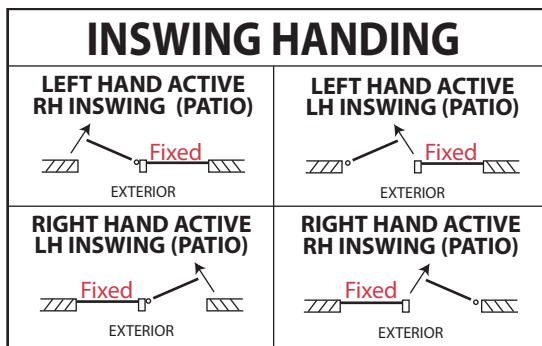

SINGLE-HINGED INSWING FIBERGLASS PATIO DOOR

The Single-Hinged Inswing Patio door provides the look of a double door, with the functionality of a single door. The “one-door-fixed/one-door-operable” configuration comes standard with a sliding screen, and is perfect for areas where interior space is limited. Available in a variety of sizes ranging from standard to retro-fit (EZ-Fit), the Single-Hinged Inswing Patio door is a great choice for new construction and remodel projects, alike.

(Outswing option also available with no sliding screen)

*Screen not available on outswings.