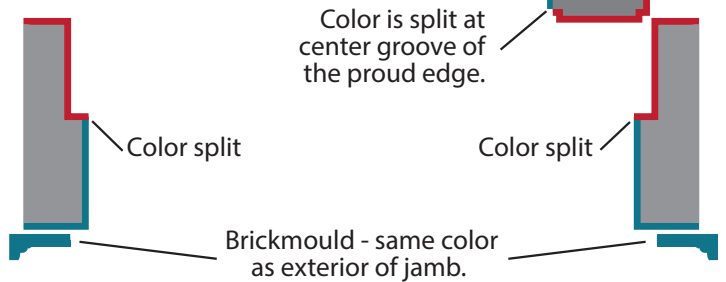

Color samples are reproduced as close as possible, actual color may vary.