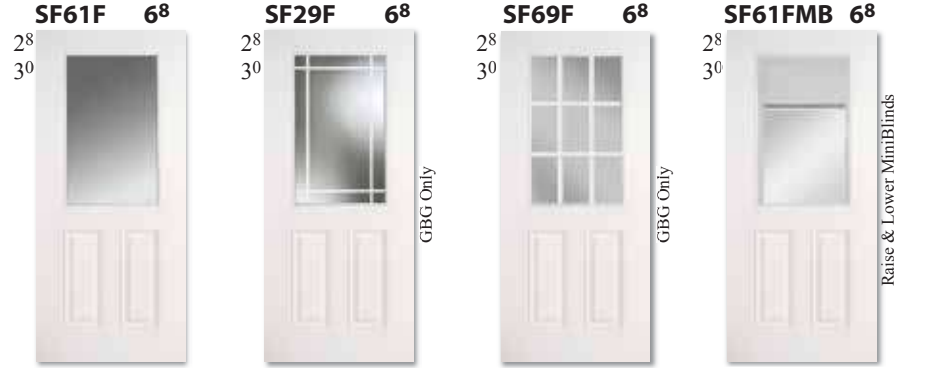

LE Low-E Standard

■ Available w/Extended Leadtime

Flush-Glazed & Flush-Glazed with Grids Between Glass (GBG)

Grids Between Glass (GBG)

Grids Between Glass (GBG) are flat bars between the glass that are inserted at the time the glass is made, showing the grid but leaving a smooth glass surface for easy cleaning.