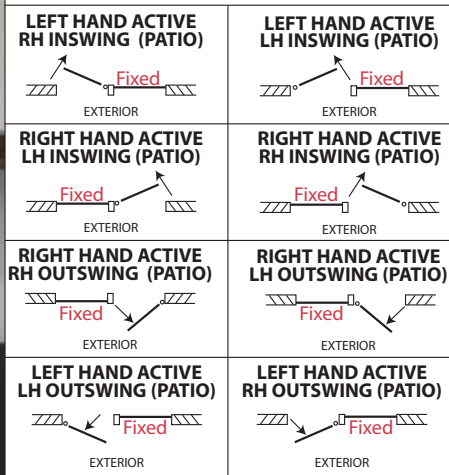

SF Smooth Fiberglass TF Textured Fiberglass

PATIO HANDING

EZ-Fit (Retro) Net UNIT Sizes

	NET UNIT WIDTH	INSWING ADJ. SILL	OUTSWING BUMPER SILL
5-0 x EZ-FIT	59-3/4"	79-1/2"	78-3/4"
6-0 x EZ-FIT	71-3/4"	79-1/2"	78-3/4"