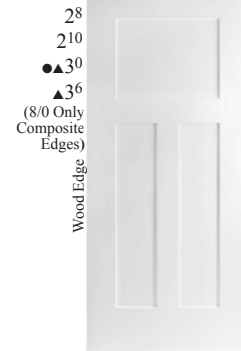

Smooth Fiberglass Collection

Key Code Chart

GBG ..... Available w/Grids between Glass

LE ..... Low-E Standard

● ..... Available in 7⁰ Height

▲ ..... Available in 8⁰ Height

■ ..... Extended Leadtime Required

◆ ..... Available w/Panic Blocking/
Closure Reinforcement (6-8 Only)

🔥 ..... 20-Min. Fire Rated (*6-8 Only, 3-0 Max Width.)

SF3PSHK

Low-E Glass Standard

We Finish What We Start!