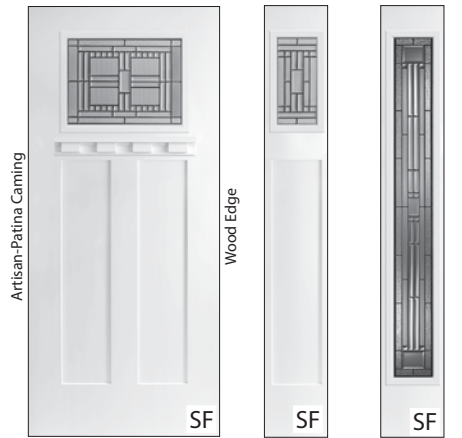

SFHART-200 (28 210 30)
SFHART-201 (12" & 14")
SFHART-260 (12" & 14")