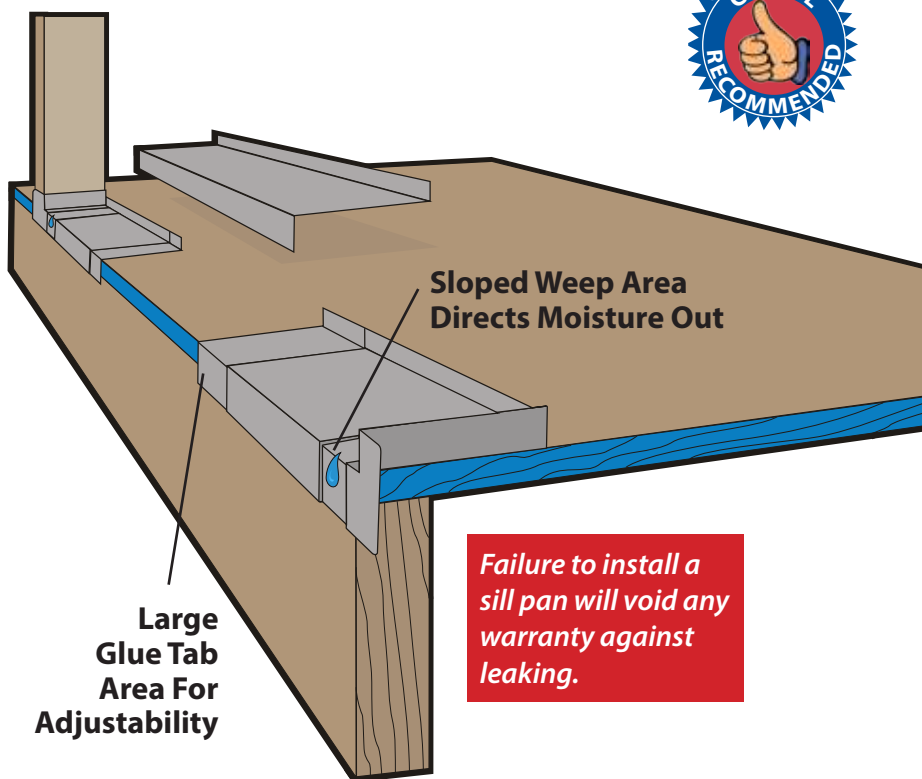

**Available in
4-9/16" & 6-9/16"**

Jamb Options

Available sizes: 4-9/16", 5-1/4", 6-9/16", and 7-1/4".

White Cap Composite Jamb

Textured Tan Composite Jamb

Primed Finger Solid Wood Joint

Our domestic Ponderosa pine door frames are treated with blue acrylic end sealer to prevent wicking. Sealer is applied to bottom of jamb.