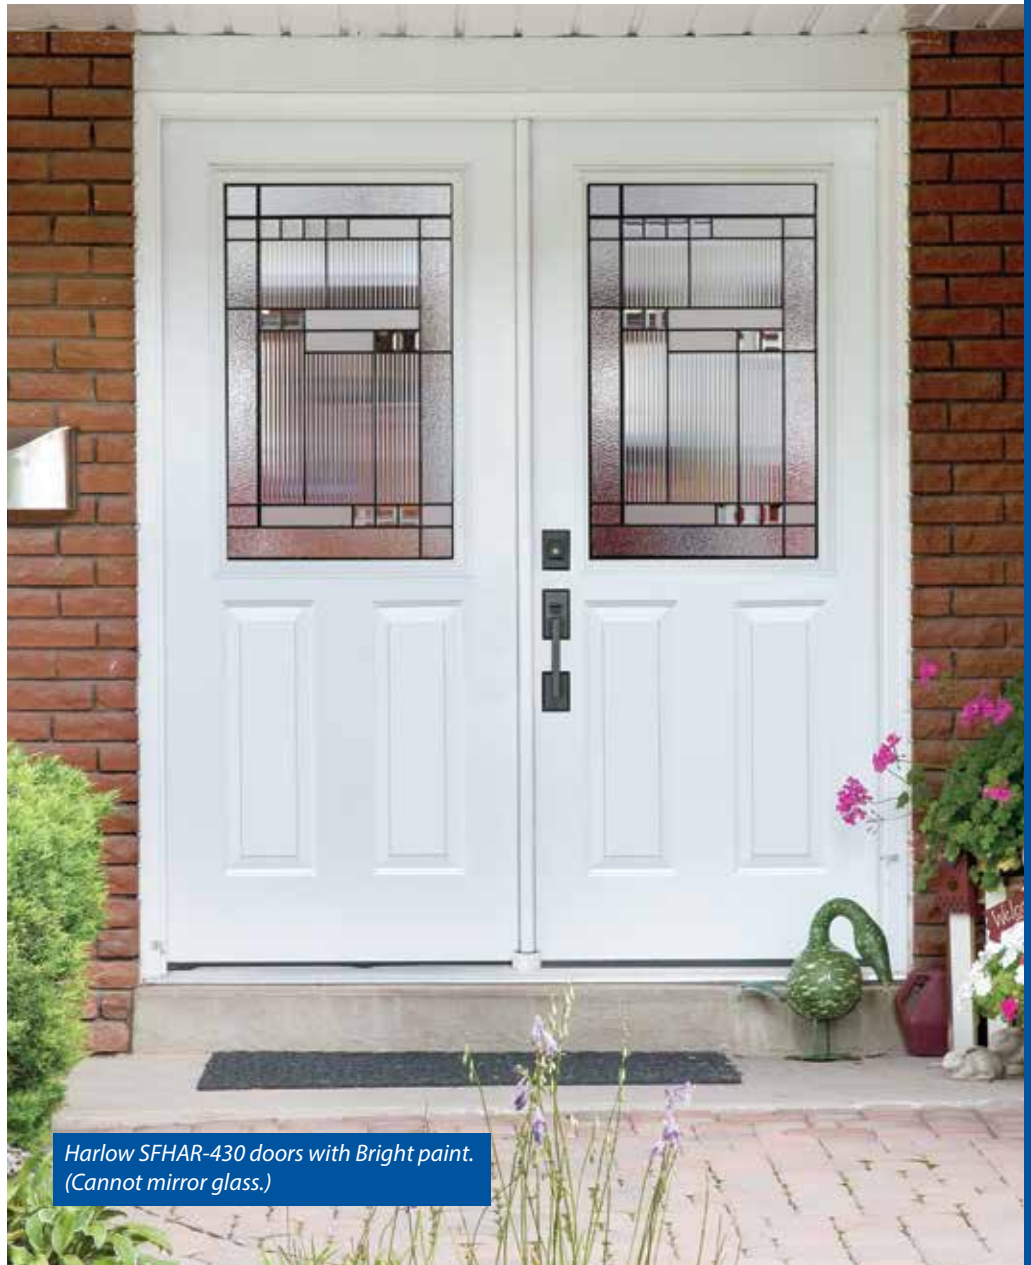

HAR-440801P
(30)

HAR-46080
(30 36)

HAR-460801P
(30)

HAR-480
(28 30 36)

HAR-24080
(12" & 14")

HAR-16080
(12" & 14")

HAR-280
(12" & 14")

Harlow SFHAR-430 doors with Bright paint.
(Cannot mirror glass.)