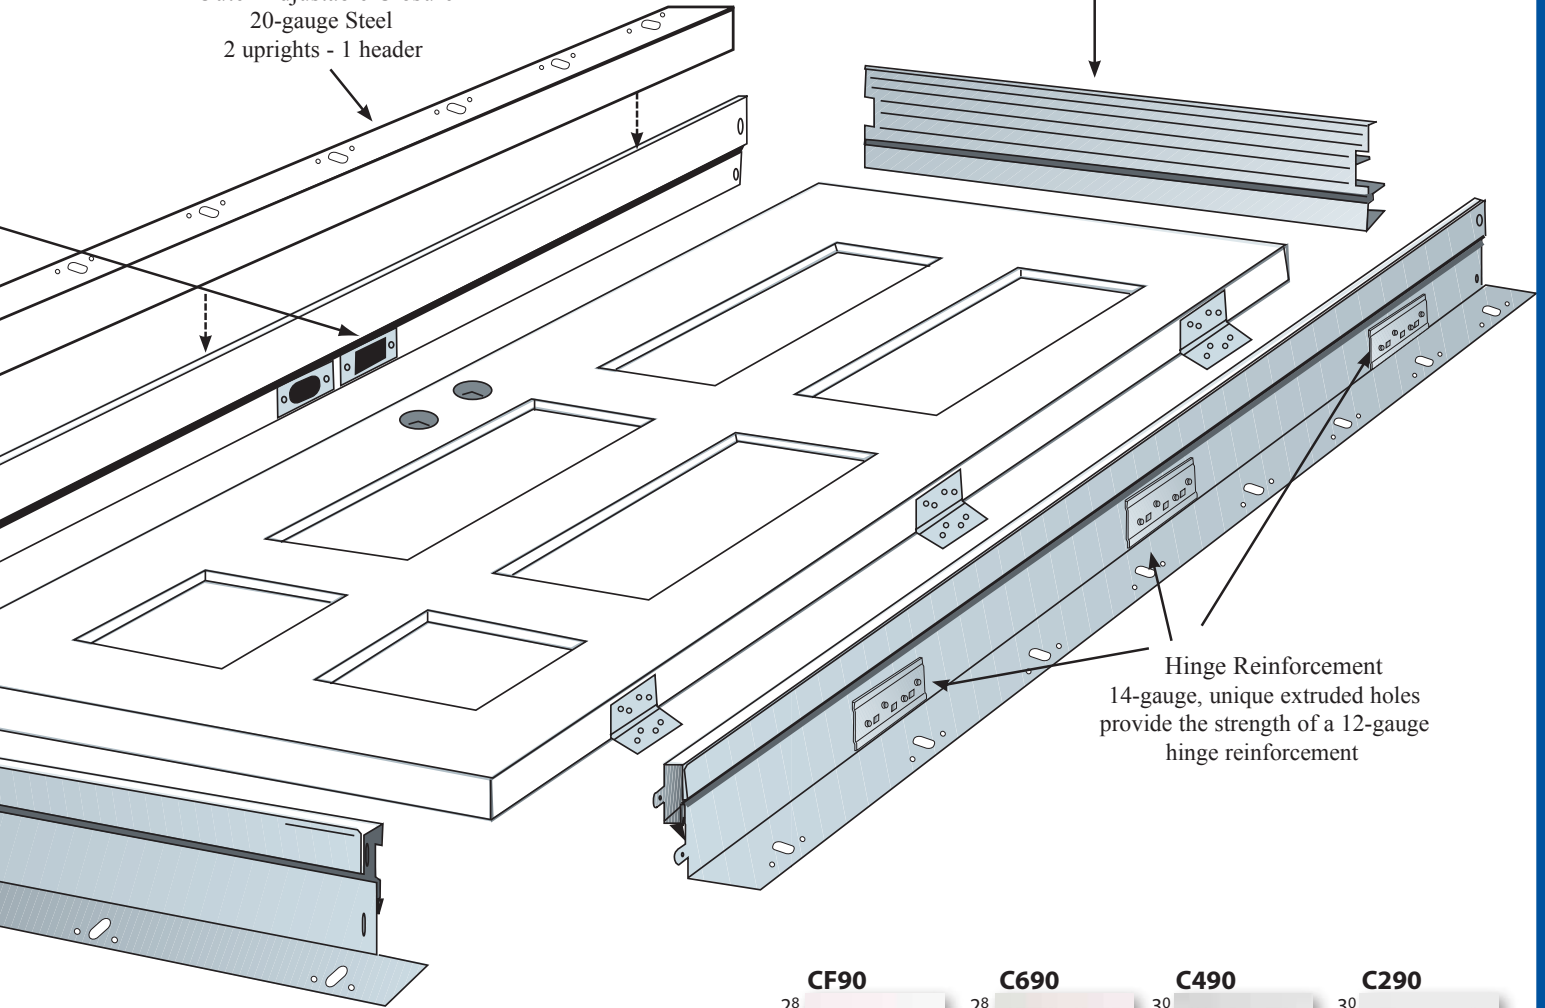

Handicap (ADA)

Double Slope 4-9/16" & 6-9/16" width

Tile Face 4-1/4" and 6-1/4"

■ *Extended Lead Time

Outer Adjustable Closure
20-gauge Steel
2 uprights - 1 header