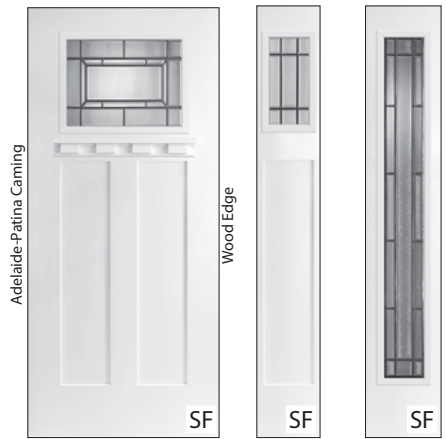

SFHADE-200 (28 210 30)
SFHADE-201 (12" & 14")
SFHADE-260 (12" & 14")