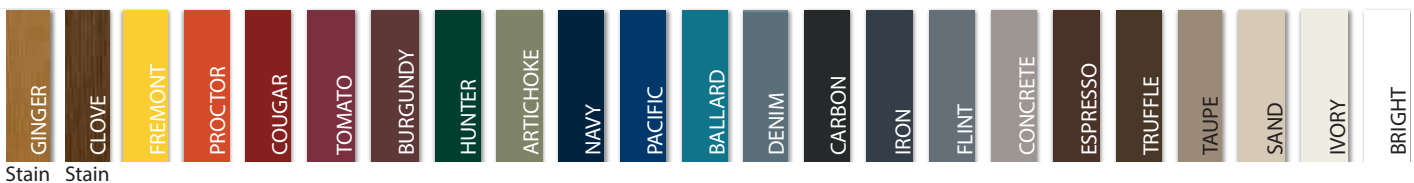

See Page 27 For Optional Craftsman Shelf,
Optional Glass and Sidelite Options.

FG5PSHK

28
210
30
Composite Edge

See Pages 50-51 For Optional Glass.
No Matching Sidelites Available.

FGSL

12"

Choose one of 2 factory-applied stain colors specially formulated for our Fir Grain Textured Fiberglass doors & sidelites. (Optional)

Ginger

Clove

Color samples are reproduced as close as possible,
actual color may vary.

2-Panel Premium Shaker Fiberglass Door Collection

(Available in Smooth Fiberglass and Fir Grain Fiberglass)

2-Panel Premium Shakers

SF Smooth Fiberglass FG Fir Grain Textured

ART-4301PSHK door with Codel Coatings Bright paint.

Optional Fir Stain and Paint Colors

Color samples are reproduced as close as possible, actual color may vary. See back cover for larger swatches.

One Door Style, Four Options

(Available in Smooth Fiberglass and Fir Grain Fiberglass)

SF Smooth Fiberglass FG Fir Grain Textured

Optional Fir Stain and Paint Colors

Color samples are reproduced as close as possible, actual color may vary. See back cover for larger swatches.