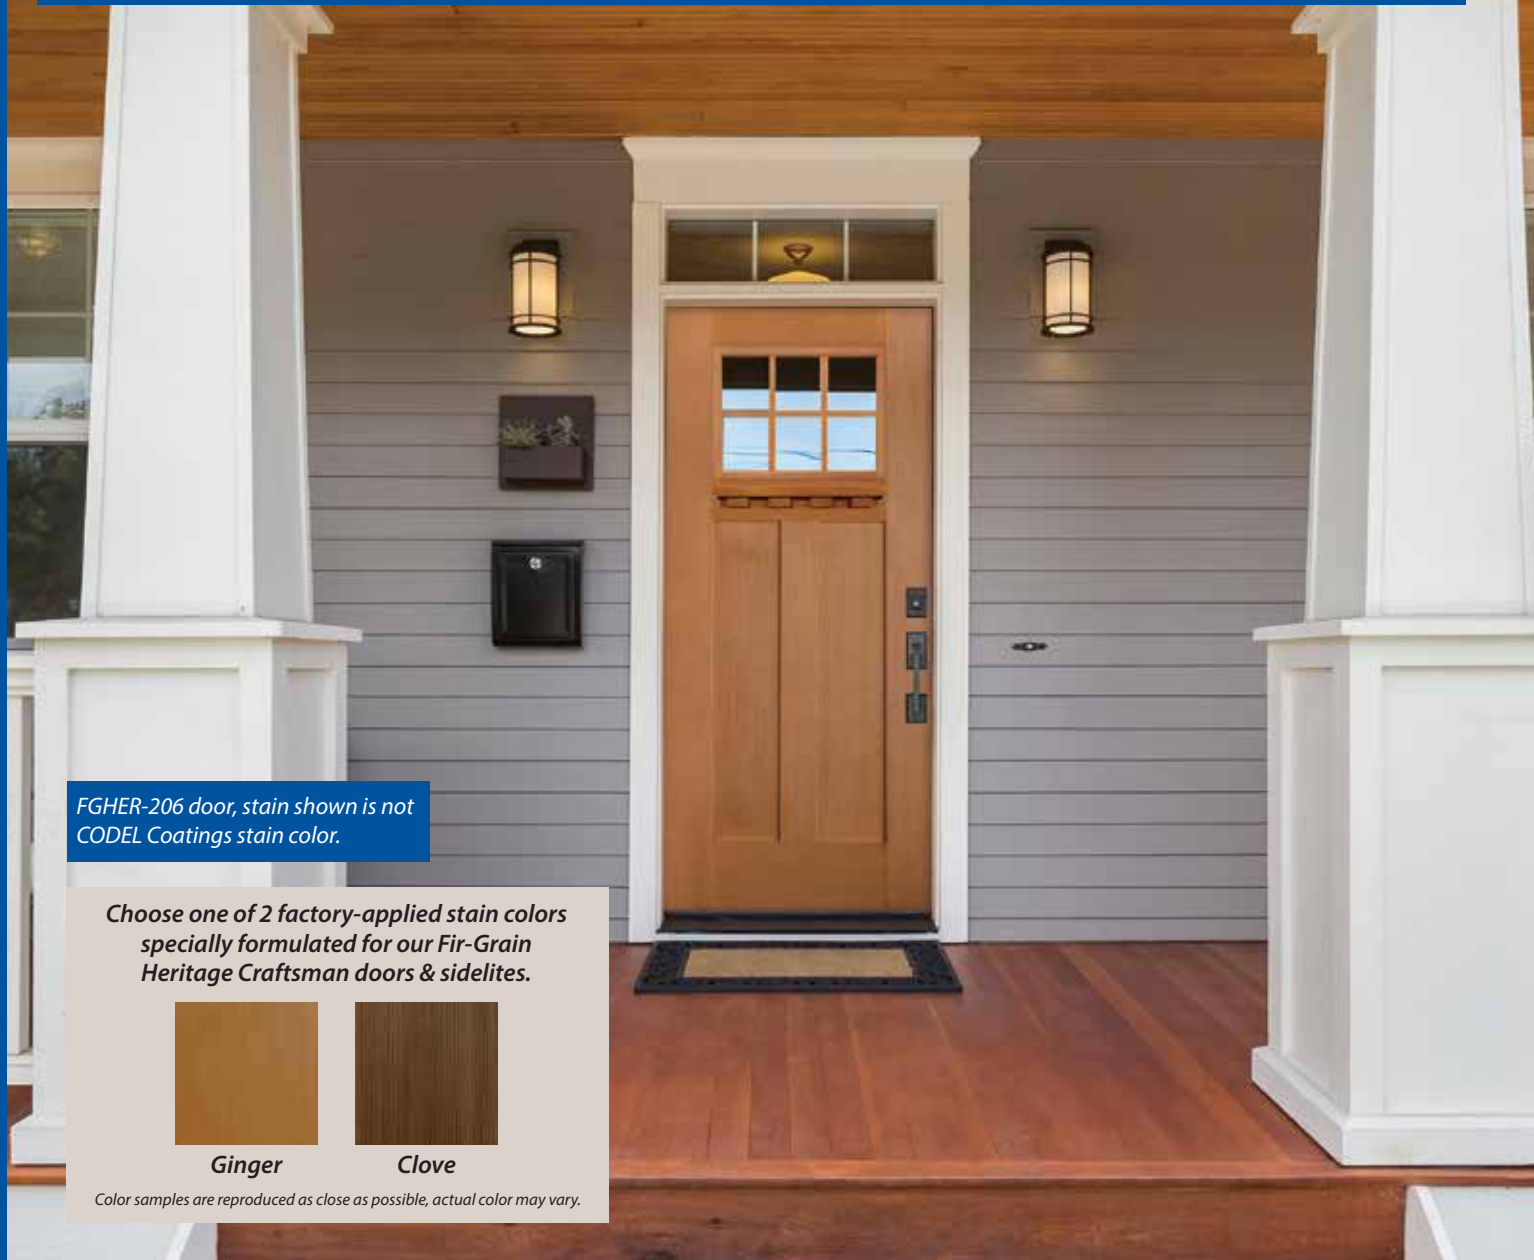

6/8 Fir-Grain Textured Fiberglass Heritage Craftsman

FGHER-206 door, stain shown is not CODEL Coatings stain color.

Choose one of 2 factory-applied stain colors specially formulated for our Fir-Grain Heritage Craftsman doors & sidelites.

Color samples are reproduced as close as possible, actual color may vary.