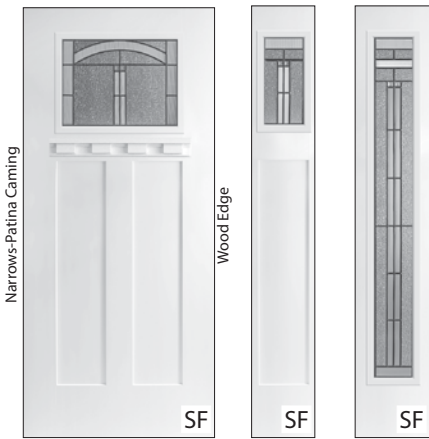

6/8 Smooth Fiberglass Heritage Craftsman

SFHER-206 (28 210 30)
SFHER-202 (12" & 14")
SFHER-260 (12" & 14")

SFHFLS-200 (28 210 30)
SFHFLF-201 (12" & 14")
SFHFLF-260 (12" & 14")

SFHART-200 (28 210 30)
SFHART-201 (12" & 14")
SFHART-260 (12" & 14")