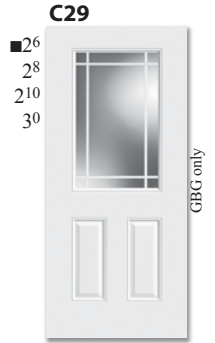

GBG, Fixed Grid & LE

GBG, Fixed Grid & LE