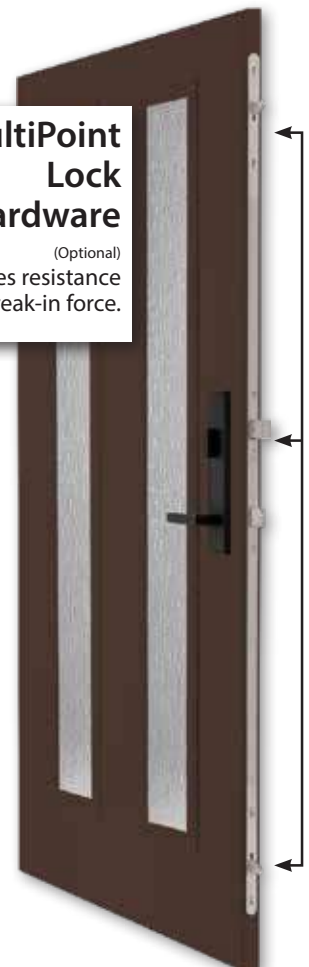

MultiPoint Lock Hardware

(Optional)

Increases resistance against break-in force.