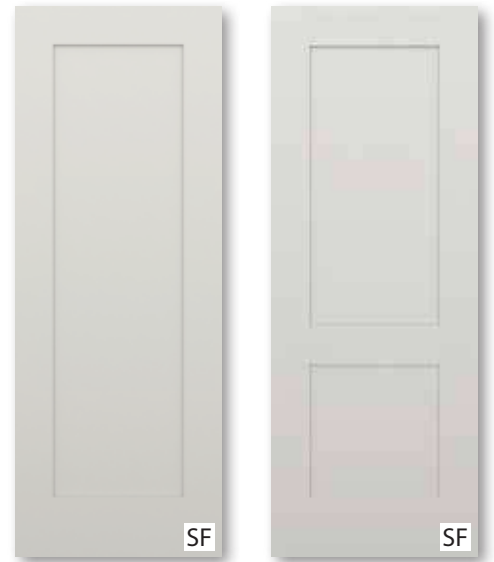

NEW
6/8
3/4 1-Panel Oak
Textured Doors

See page 40.

TF2PL

NEW
Low-E Glass is NOW Standard on ALL Doors

See pages
 30-37, 39-43
 & 55.

NEW
8/0 1-Panel & 2-Panel
Smooth Fiberglass
Shaker Doors

See page 30-31.