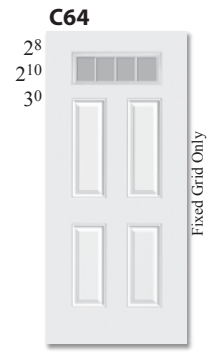

GBG, Fixed Grid & LE

GBG, Fixed Grid & LE