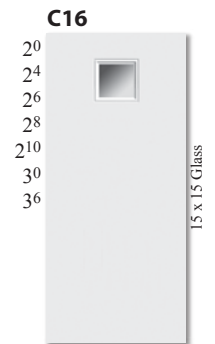

GBG, Fixed Grid & LE

GBG, Fixed Grid & LE