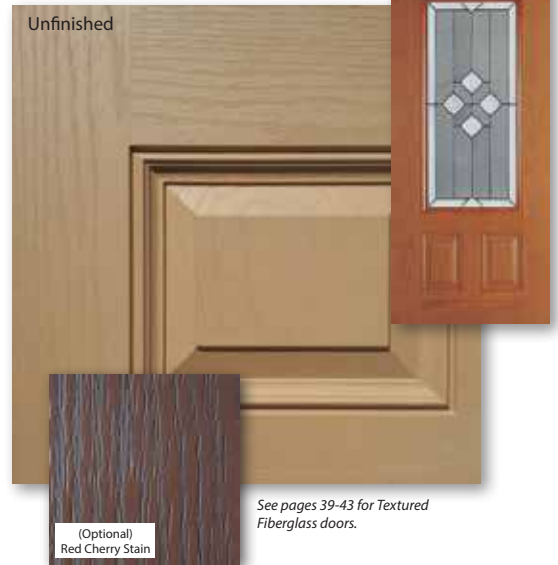

"Oak" Textured Fiberglass TF