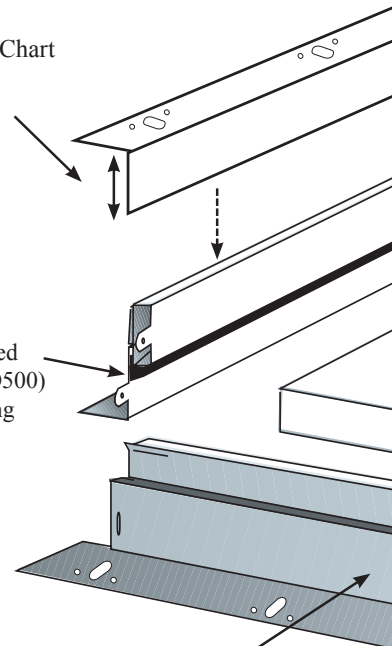

Prime Bright White EG Galvanized 20-gauge steel to provide superior corrosion resistance and an optimal surface for painting

APPLICATIONS

- •Multi-Family •Assisted Living •Motel/Hotel •House to Garage •Garage to Exterior

FIRE LABELS

90 Minute Fire Rating - up to 3'0" x 6'8".

CLOSURE TEST In a 90-minute application, the door will close and latch from 18" if the following Fast-Frame components are used:

- QEBD500 Foam-Filled Compression Weatherstripping
- Factory Sweep • Adjustable T-Strike • Factory Supplied Sills

STRUCTURAL PERFORMANCE AND IMPACT RATING

Design pressure ratings are available for compliance with national, state and local wind load and/or missile requirements. Product approval under the Miami-Dade BCCO NOA or Intertek Testing Services/Warnock Hersey® programs.