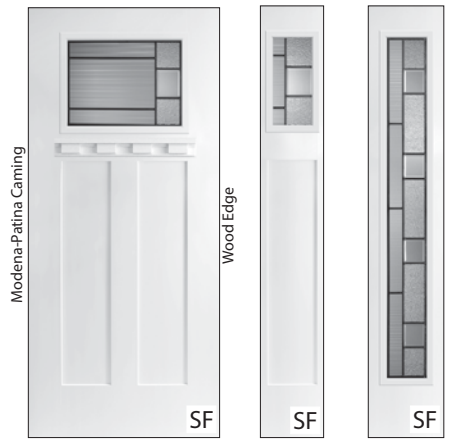

SFHMOD-200 (28 210 30)
SFHMOD-201 (12" & 14")
SFHMOD-260 (12" & 14")