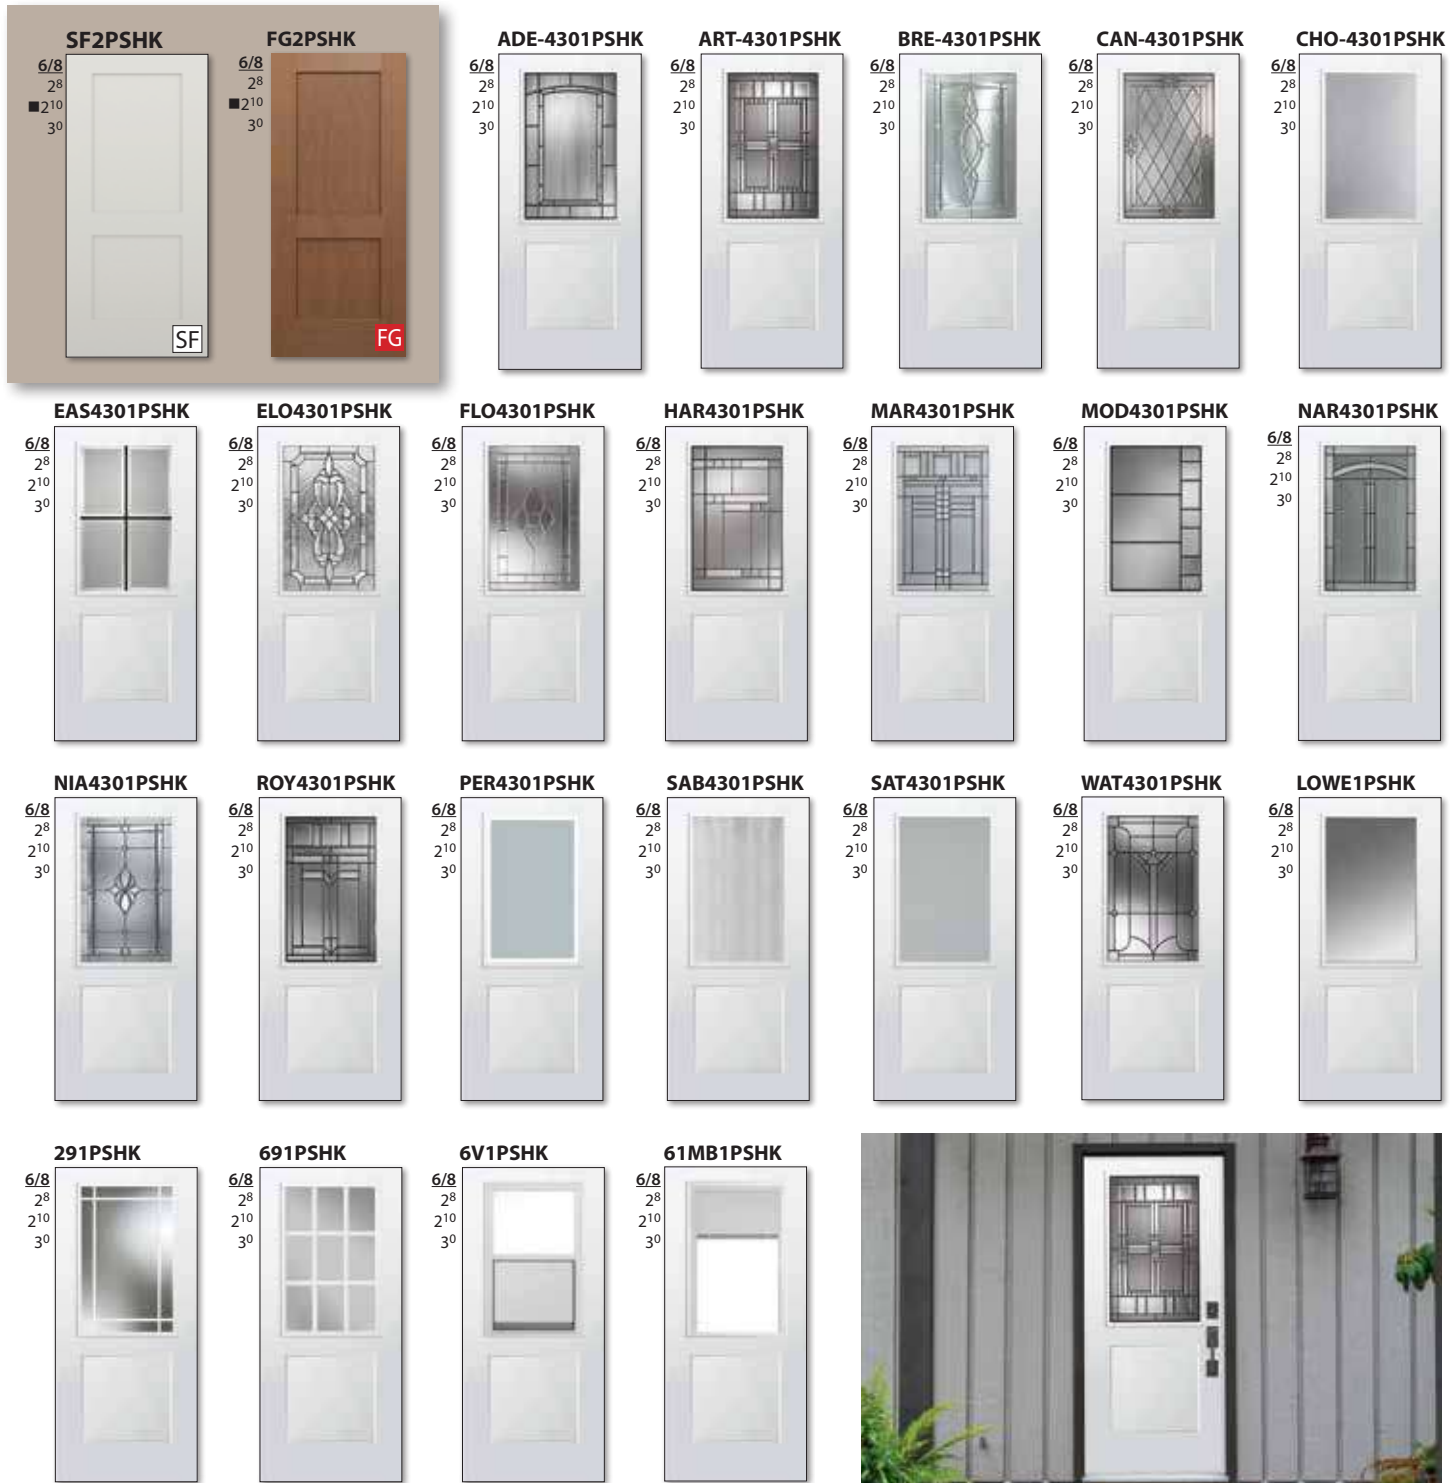

Ginger

Clove

Color samples are reproduced as close as possible,
actual color may vary.

2-Panel Premium Shaker Fiberglass Door Collection

(Available in Smooth Fiberglass and Fir Grain Fiberglass)

2-Panel Premium Shakers