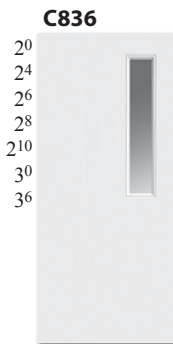

GBG, Fixed Grid & LE

GBG, Fixed Grid & LE