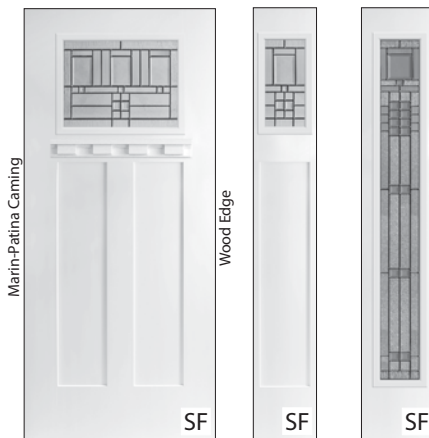

SFHMAR-200 (28 210 30)
SFHMAR-201 (12" & 14")
SFHMAR-260 (12" & 14")