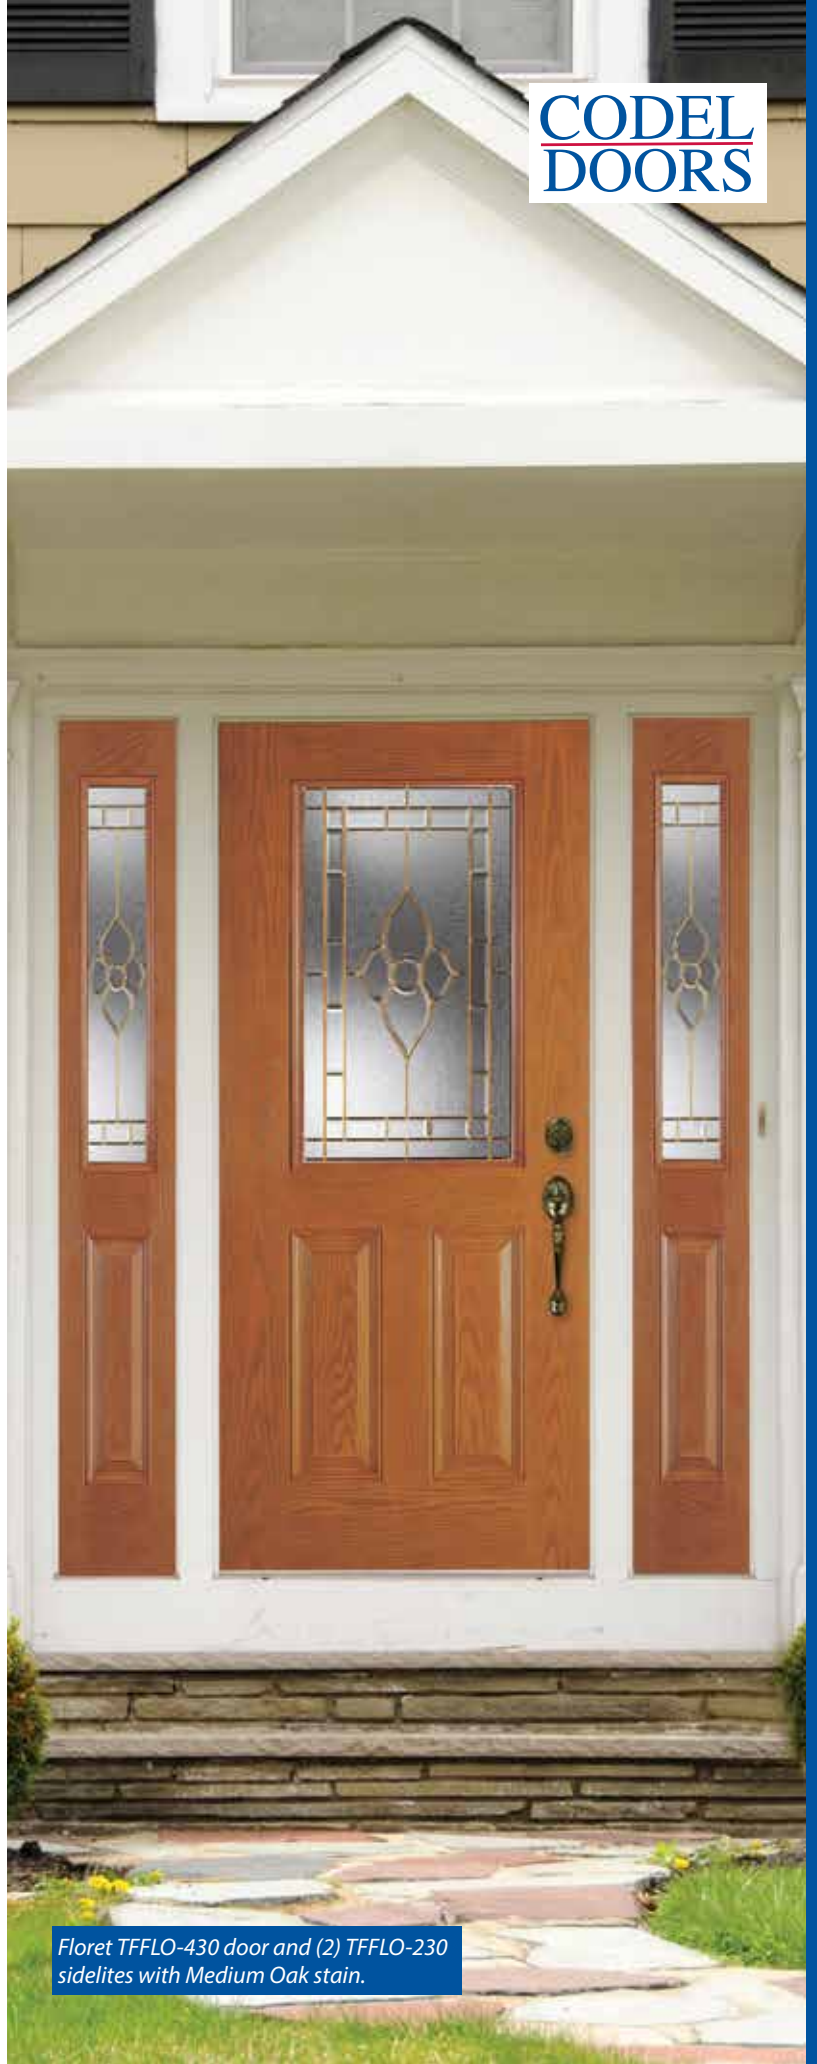

■ FLO-6312 / FLO-6712 / FLO-7212

■ Extended Leadtime Required.
Refer to Page 114 for Transom Size Information.

*Floret TFFLO-430 door and (2) TFFLO-230
sidelites with Medium Oak stain.*

Patina Caming
Standard Low-E with Argon