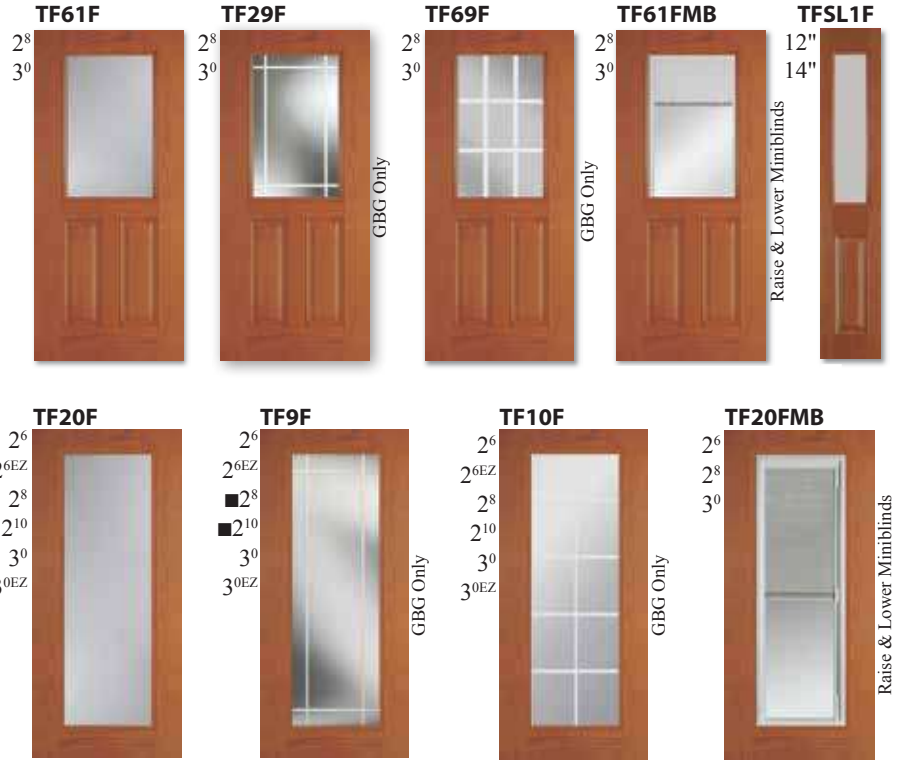

Flush-Glazed & Flush-Glazed with Grids Between Glass (GBG)

Low-E is now our Standard on all Commodity glass. We also offer a high-performance Low-E called Low-E 366. Contact your Codel Rep. for more information.

Grids Between Glass (GBG)

Grids Between Glass (GBG) are flat bars between the glass that are inserted at the time the glass is made, showing the grid but leaving a smooth glass surface for easy cleaning.