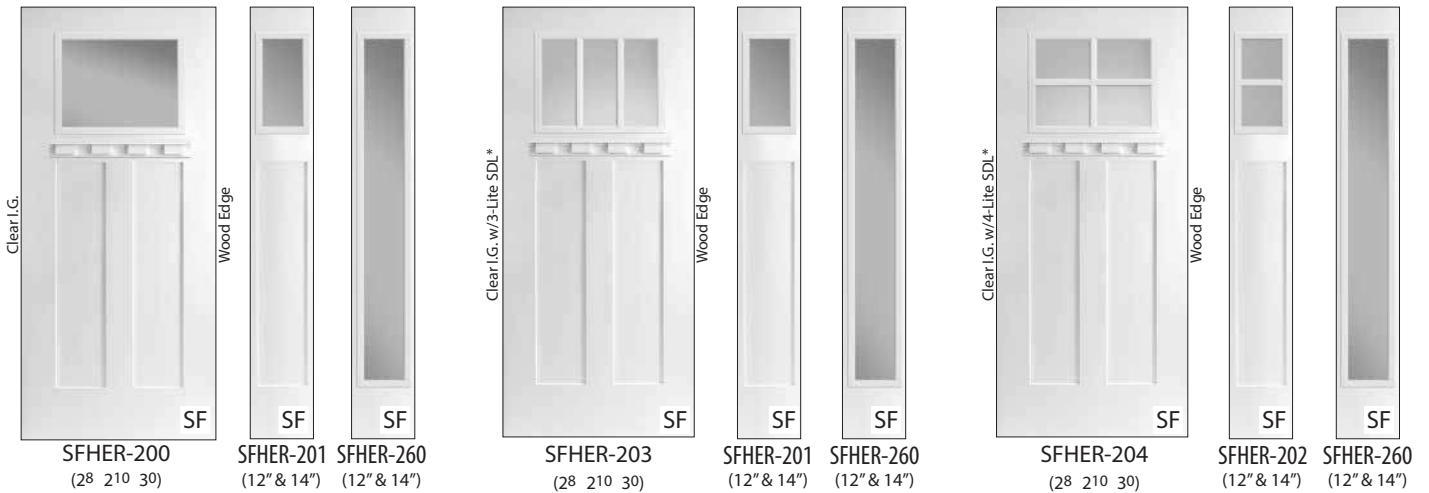

Smooth Fiberglass - *SDI: Simulated Divided Lite - Additional Obscure Glass Options Available, See Page 100. - Doors shown with optional C21P Craftsman Shelf.