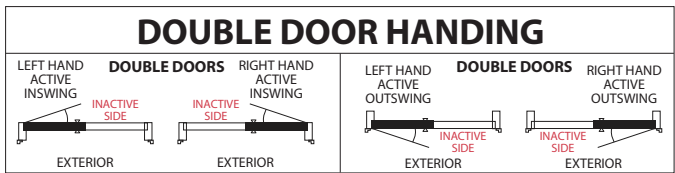

TRADITIONAL PATIO DOORS

The Traditional Patio Door is our standard double door but focused on your patio. We also added our maximum width options for each size, to allow you to dream. Available in a variety of sizes in both Smooth and Textured fiberglass, ranging from your standard double door, to adding a sidelite or non-active door as a sidelite. The Traditional Patio Door is a great choice for new construction and remodel projects, and to match your CODEL entry door.

Clear/Low-E

Clear/Low-E

Clear/Low-E

Clear/Low-E

9 Lite Marginal, GBG Only

9 Lite Marginal, GBG Only

9 Lite Marginal, GBG Only

9 Lite Marginal, GBG Only