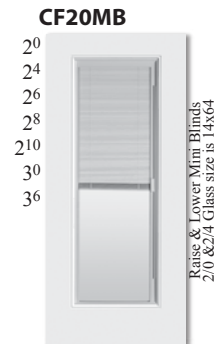

GBG, Fixed Grid & LE

GBG, Fixed Grid & LE